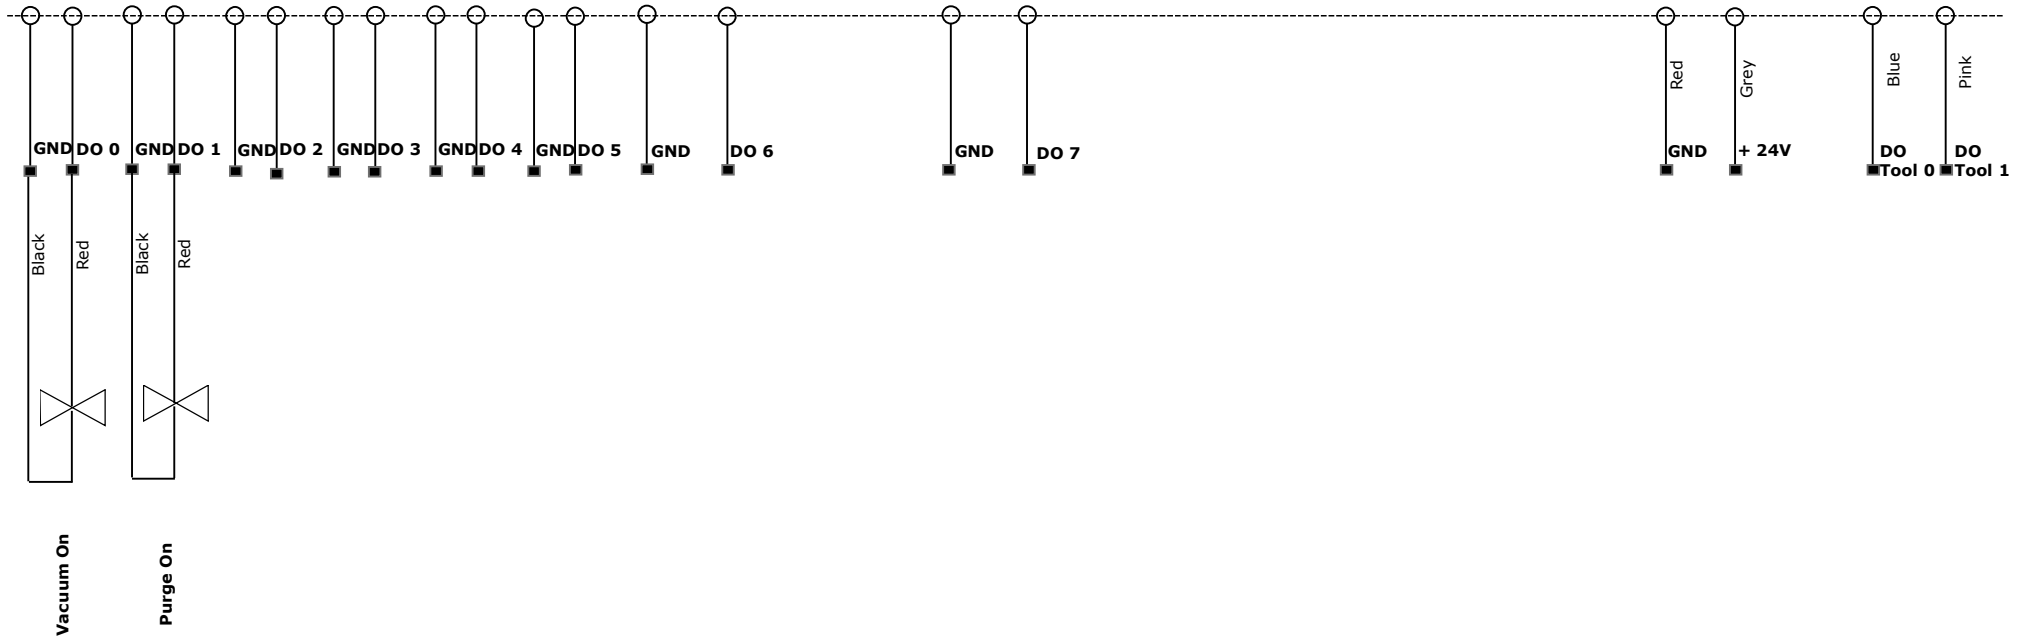

Electrical interface Robot Output Pick and place using pneumatic vacuum pads.

Date: 25-01-2011	Electrical Interface - Robot Outputs Pick and place using pneumatic vacuum pads.
Project:	Forum
Rev 1.0	Zacobria Pte. Ltd.